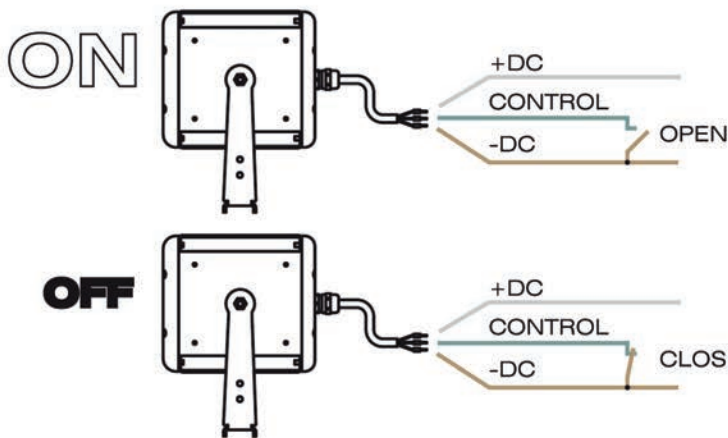

Other cable lengths on request

Power supply:

DC 15V...35V

AC 12V...24V

Current consumption:

500mA @24VDC

NOTE:

For overvoltage protection 39V use fused power line.

PWM dimming control

NOTE: For AC powered version the dimming control not supported

Barndoor accessories
ordered separately