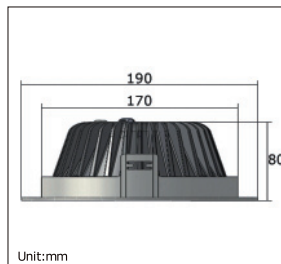

WSH GmbH

Kölner Strasse 58 | 51645 Gummersbach | Tel.: 02261 7897880 | Fax: 02261 7897881 | E-Mail: info@Wirsindheller.de | www.wirsindheller.de