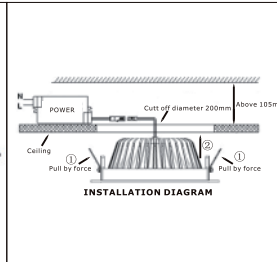

20W

Dimmable mode available

Material: Aluminum+Pc
Led Quantity: 80pcs

Lumen: 1800lm
Voltage: AC180-265V/50-60Hz

Color Temperature: 2700-7000k
Base: 2 PIN Ra: >80

15W

Dimmable mode available

Material: Aluminum+Pc
Led Quantity: 60pcs