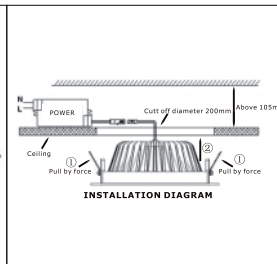

20W

Dimmable mode available

Material: Aluminum+Pc
Led Quantity: 80pcs

Lumen: 1800lm
Voltage: AC180-265V/50-60Hz

Color Temperature: 2700-7000k
Base: 2 PIN Ra: >80

15W

Dimmable mode available

Material: Aluminum+Pc
Led Quantity: 60pcs