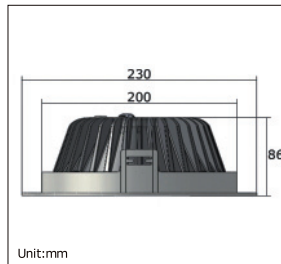

20W

Dimmable mode available

Material: Aluminum+Pc
Led Quantity: 80pcs

Lumen: 1800lm
Voltage: AC180-265V/50-60Hz

Color Temperature: 2700-7000k
Base: 2 PIN Ra: >80

15W

Dimmable mode available

Material: Aluminum+Pc
Led Quantity: 60pcs