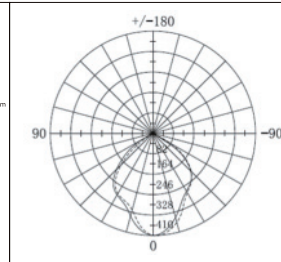

20W

Dimmable mode available

Material: Aluminum+Pc
Led Quantity: 80pcs

Lumen: 1800lm
Voltage: AC180-265V/50-60Hz

Color Temperature: 2700-7000k
Base: 2 PIN Ra: >80

15W

Dimmable mode available

Material: Aluminum+Pc
Led Quantity: 60pcs