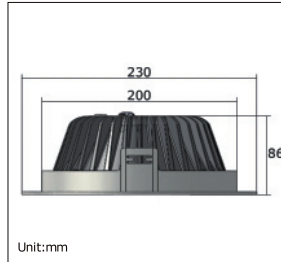

20W

Dimmable mode available

Material: Aluminum+Pc
Led Quantity: 80pcs

Lumen: 1800lm
Voltage: AC180-265V/50-60Hz

Color Temperature: 2700-7000k
Base: 2 PIN Ra: >80

15W

Dimmable mode available

Material: Aluminum+Pc
Led Quantity: 60pcs