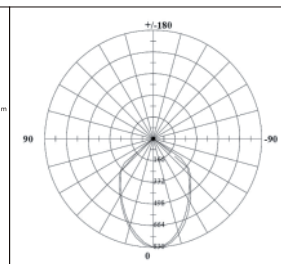

WSH GmbH

Kölner Strasse 58 | 51645 Gummersbach | Tel.: 02261 7897880 | Fax: 02261 7897881 | E-Mail: info@Wirsindheller.de | www.wirsindheller.de