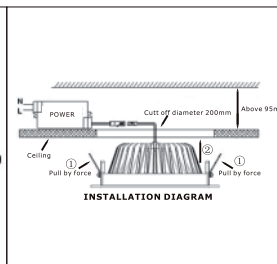

WSH GmbH

Kölner Strasse 58 | 51645 Gummersbach | Tel.: 02261 7897880 | Fax: 02261 7897881 | E-Mail: info@Wirsindheller.de | www.wirsindheller.de