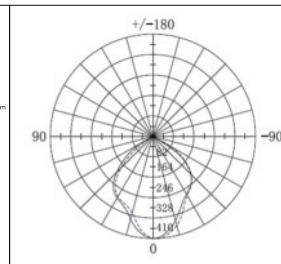

20W

Dimmable mode available

Material: Aluminum+Pc
Led Quantity: 80pcs

Lumen: 1800lm
Voltage: AC180-265V/50-60Hz

Color Temperature: 2700-7000k
Base: 2 PIN Ra: >80

15W

Dimmable mode available

Material: Aluminum+Pc
Led Quantity: 60pcs